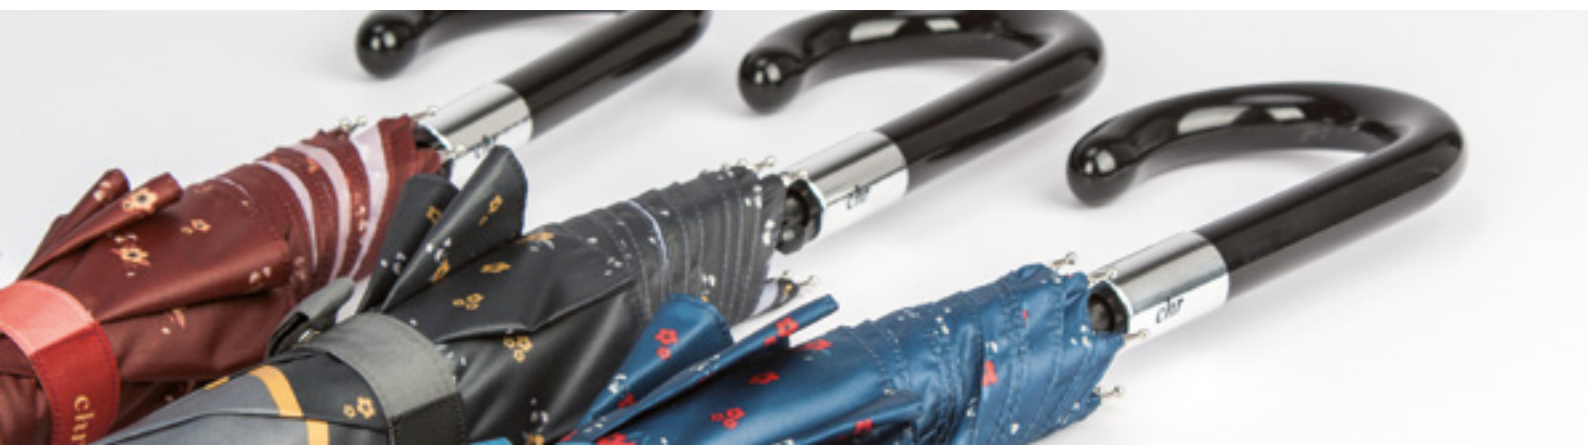

# RAIN COLORS

REF. **5052** 54 - 8 - 3sec / ø97cm

REF. **5820** 53 - 7 - 5sec / ø96cm

With display for 6 umbrellas

REF. **4171** 61 - 8 - 10 / ø104cm

REF. **5621** 54 - 8 - 3sec / ø97cm   

REF. **5797** 58 - 7 - 5sec / ø96cm   