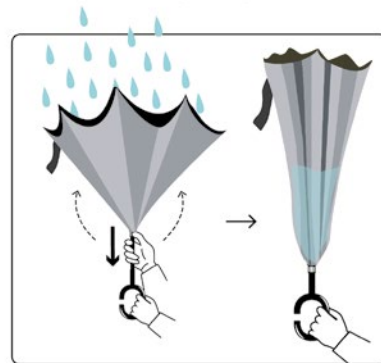

# COLECCIÓN UNISEX

*Eccentric  
umbrella*

REF. **2561** 54 - 8 - 3sec / ø97cm

Get in and out of the car without getting wet.

Free hands

Fold without getting wet

REF. **257** 63 - 8 - 10 / ø106cm

REF. **2071**